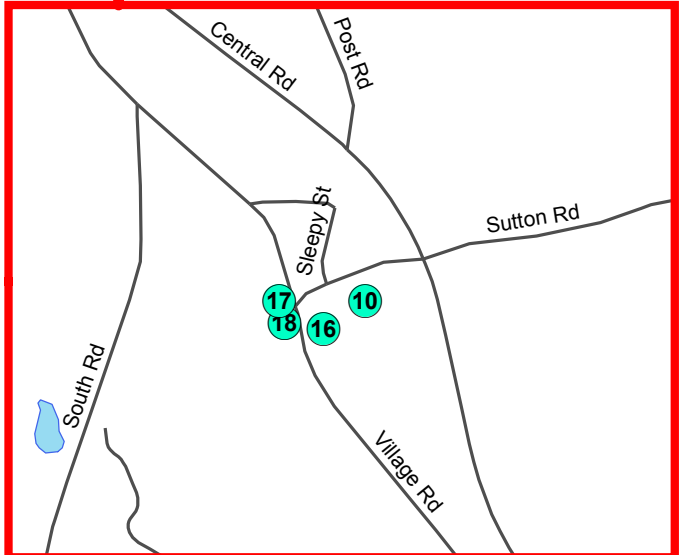

Critical Facilities Map for Newbury, New Hampshire

ID	Critical Facility Name	ID	Critical Facility Name
1	Blodgetts Landing Fire Station	12	Mt Sunapee Ski Area
2	Blodgetts Landing Sewer Facility	13	Mountain Edge Resort
3	Bell Cove Caboose/Info Booth	14	Best Western Hotel
4	Fire and Safety Boat	15	State Beach
5	Newbury Safety Services Building	16	S. Newbury Union Church; Friendship House
6	Veterans Hall	17	Historical Society; Old Town Hall
7	Library	18	Grange Hall
8	Town Offices Building	19	Town Park; Restrooms
9	Transfer Station	20	Center Meetinghouse
10	Hearse House	21	The Fells
11	Highway Department Garage		

Community facilities from Town of Newbury, 2006, updated 2011.
Map created by UVLSRPC, 2011.