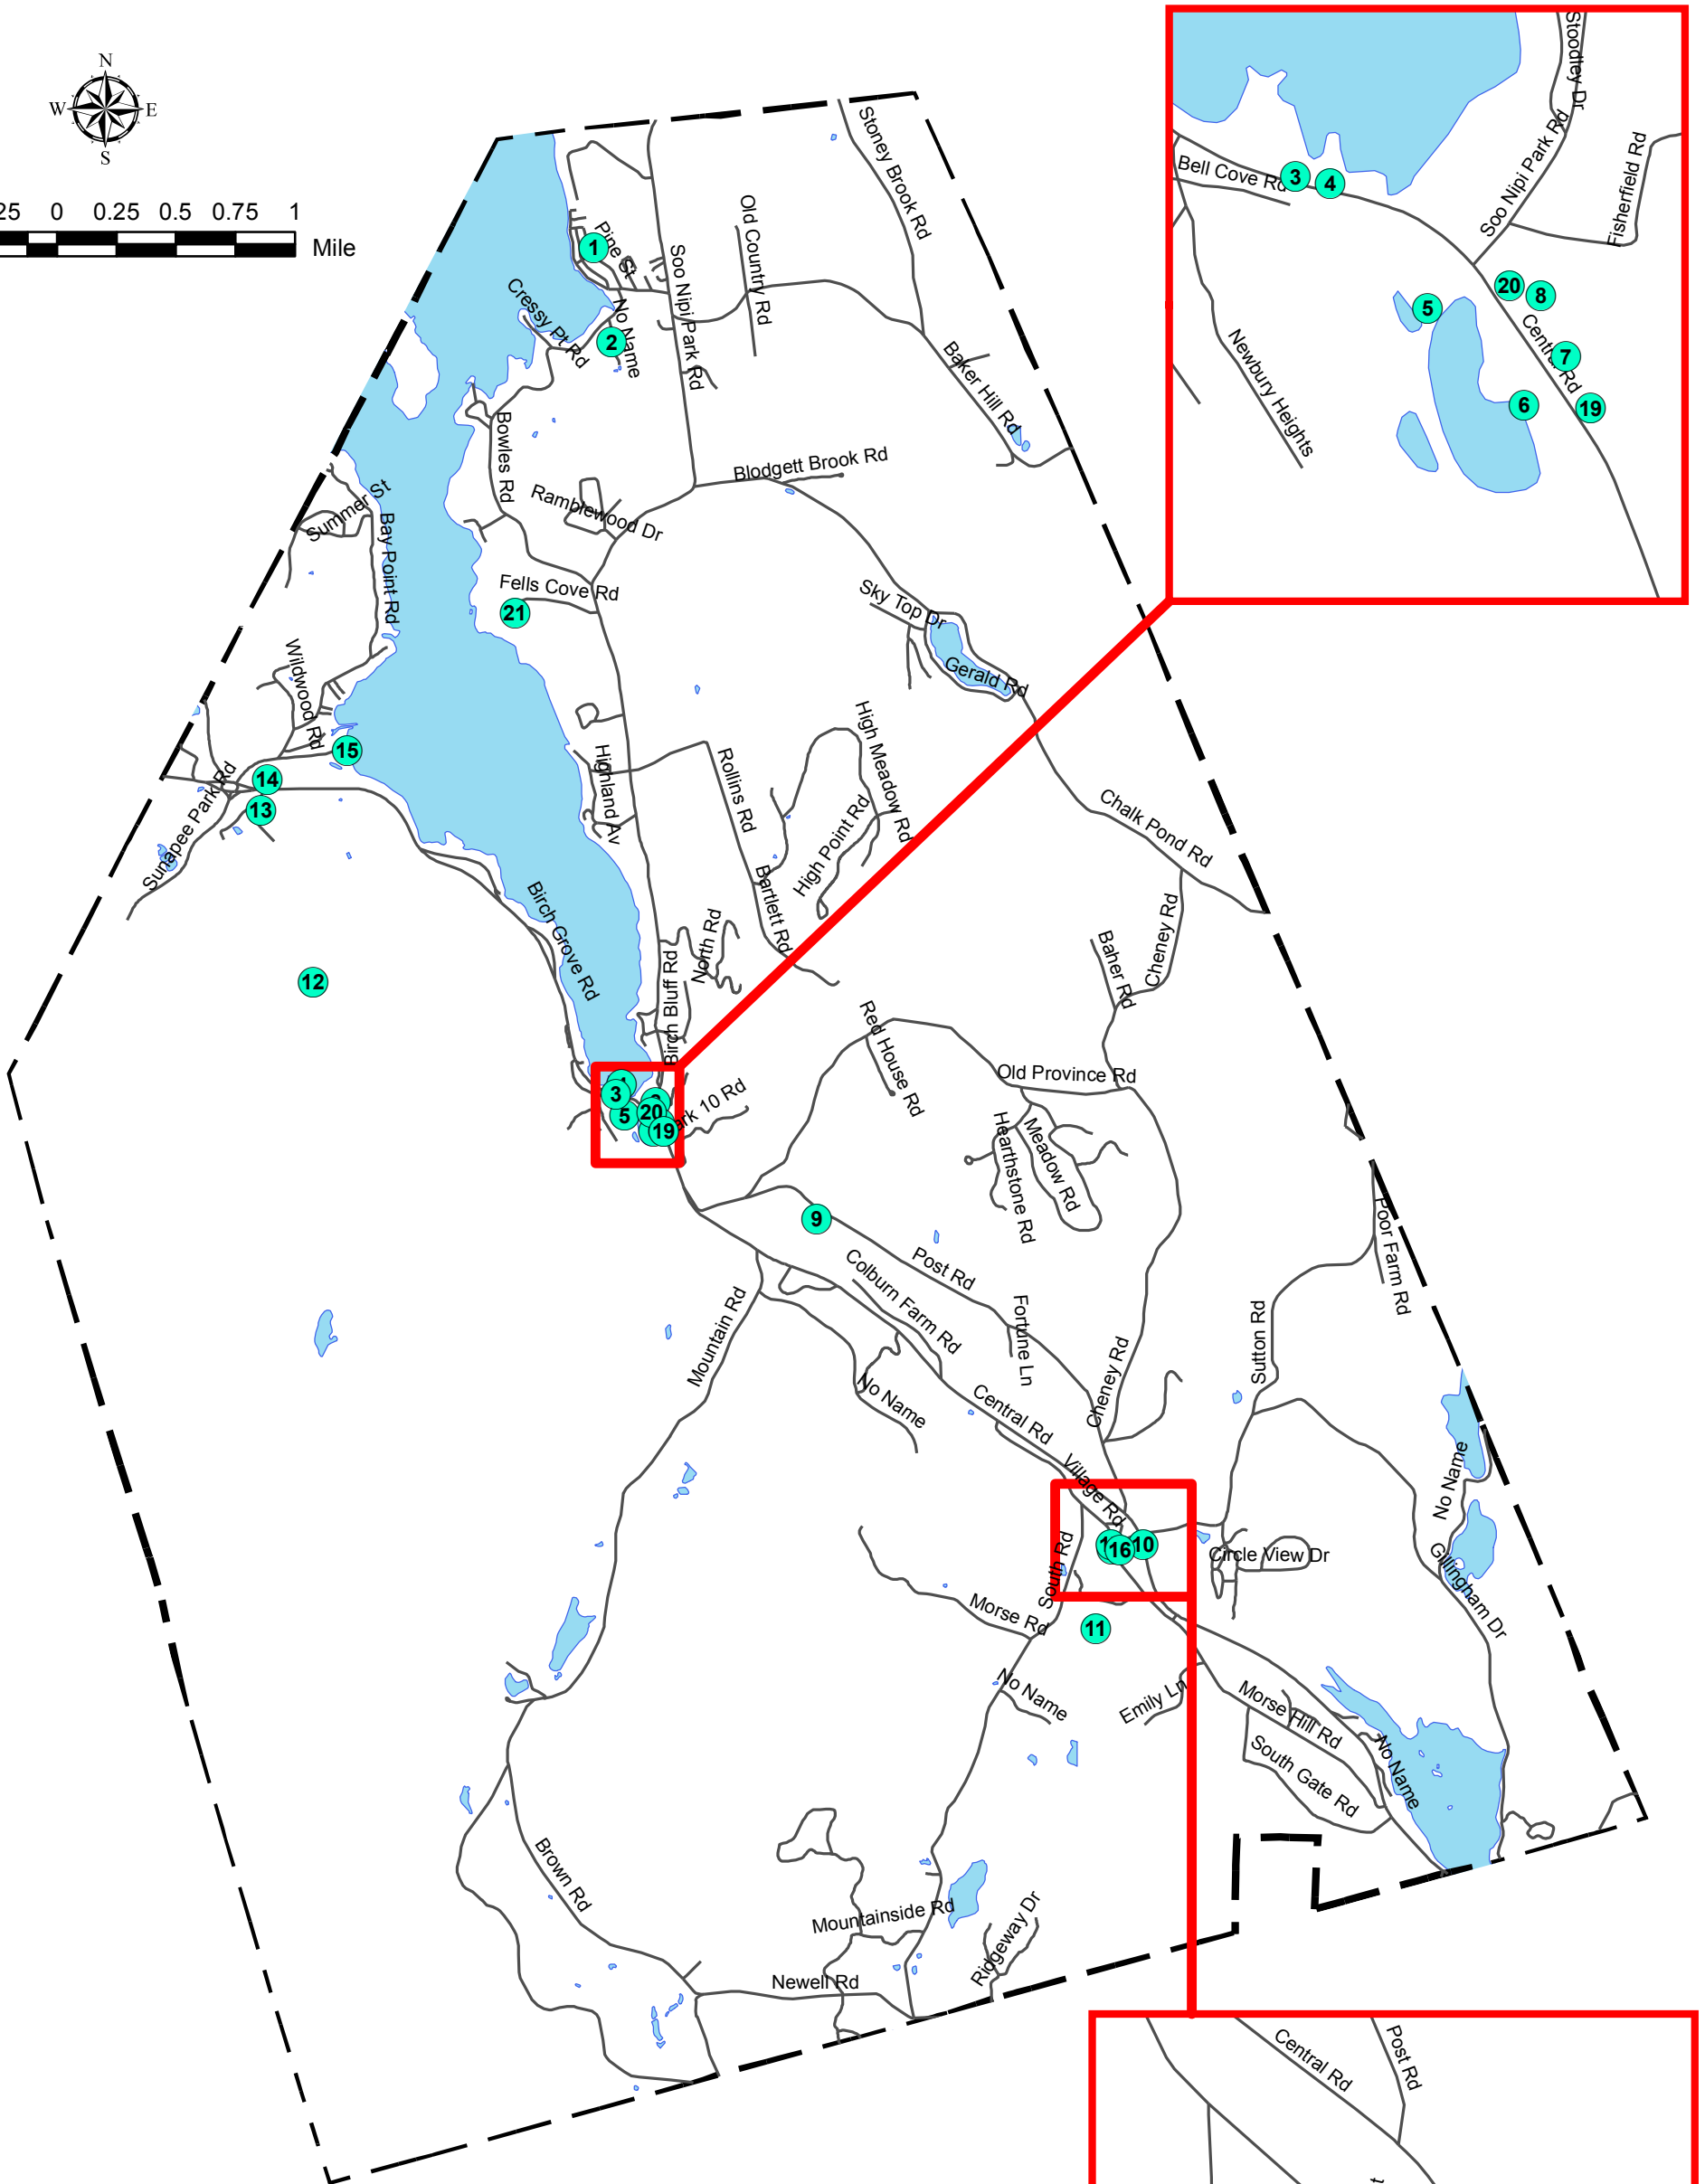

Critical Facilities Map for Newbury, New Hampshire

ID	Critical Facility Name	ID	Critical Facility Name
1	Blodgetts Landing Fire Station	12	Mt Sunapee Ski Area
2	Blodgetts Landing Sewer Facility	13	Mountain Edge Resort
3	Bell Cove Caboose/Info Booth	14	Best Western Hotel
4	Fire and Safety Boat	15	State Beach
5	Newbury Safety Services Building	16	S. Newbury Union Church; Friendship House
6	Veterans Hall	17	Historical Society; Old Town Hall
7	Library	18	Grange Hall
8	Town Offices Building	19	Town Park; Restrooms
9	Transfer Station	20	Center Meetinghouse
10	Hearse House	21	The Fells
11	Highway Department Garage		

Community facilities from Town of Newbury, 2006, updated 2011.
Map created by UVLSRPC, 2011.