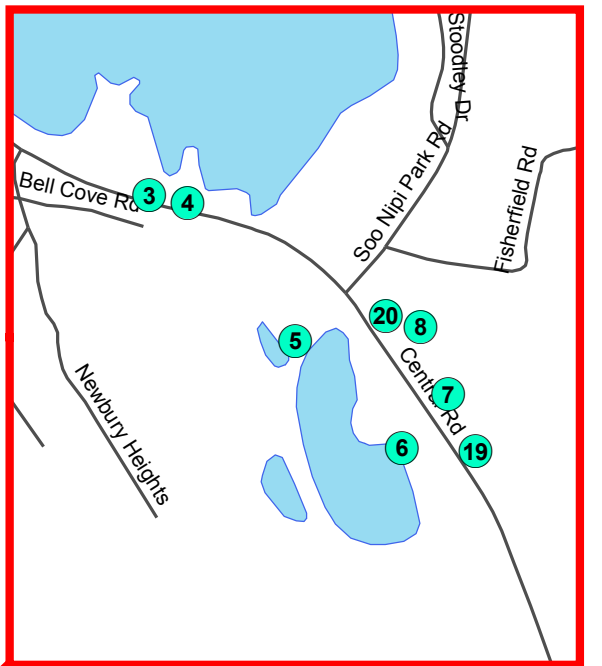

Critical Facilities Map for Newbury, New Hampshire

ID	Critical Facility Name	ID	Critical Facility Name
1	Blodgetts Landing Fire Station	12	Mt Sunapee Ski Area
2	Blodgetts Landing Sewer Facility	13	Mountain Edge Resort
3	Bell Cove Caboose/Info Booth	14	Best Western Hotel
4	Fire and Safety Boat	15	State Beach
5	Newbury Safety Services Building	16	S. Newbury Union Church; Friendship House
6	Veterans Hall	17	Historical Society; Old Town Hall
7	Library	18	Grange Hall
8	Town Offices Building	19	Town Park; Restrooms
9	Transfer Station	20	Center Meetinghouse
10	Hearse House	21	The Fells
11	Highway Department Garage		

Community facilities from Town of Newbury, 2006, updated 2011.
Map created by UVLSRPC, 2011.